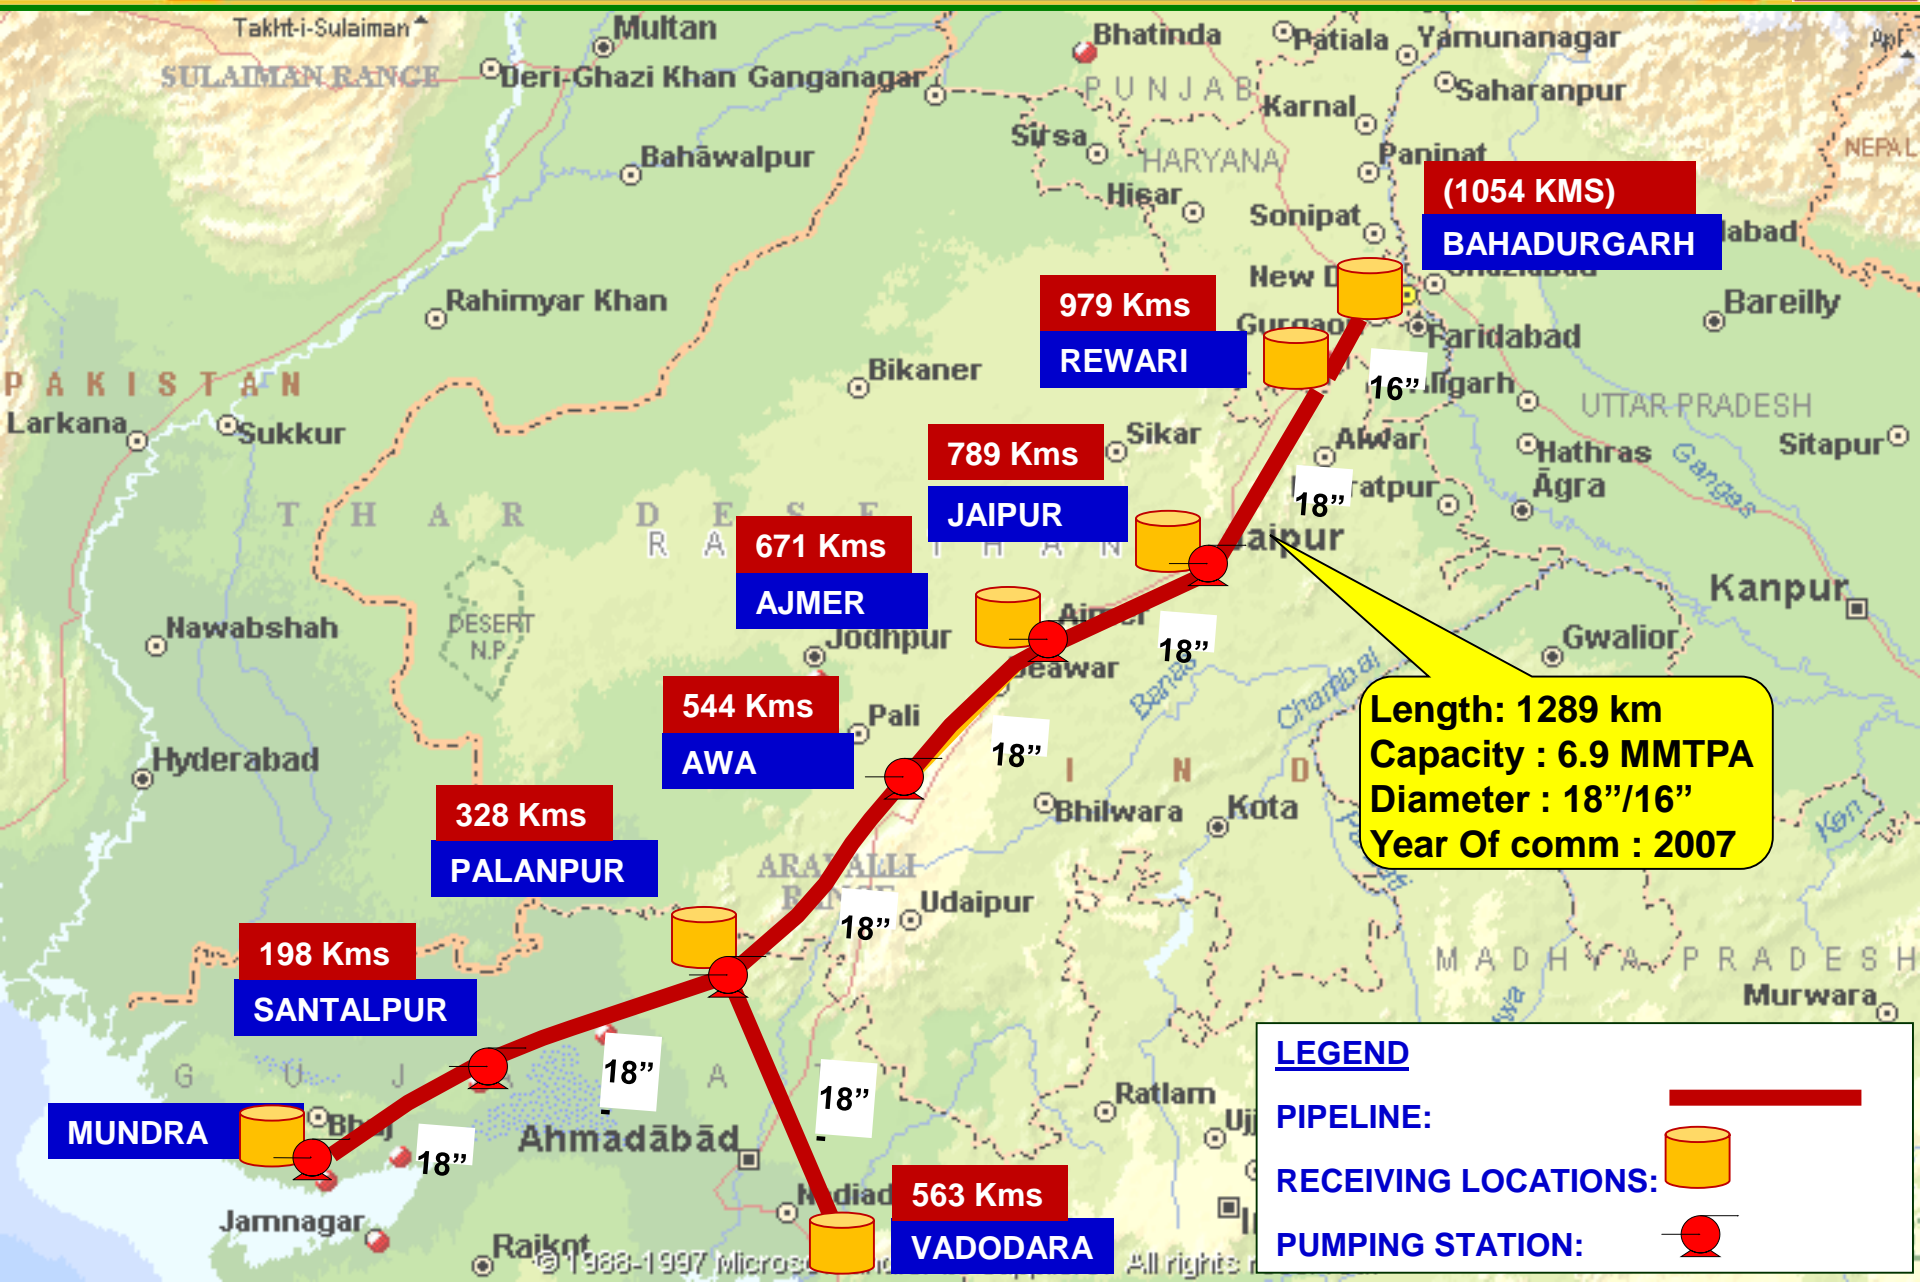

Mundra Delhi Pipeline

LEGEND

PIPELINE:

RECEIVING LOCATIONS:

PUMPING STATION: