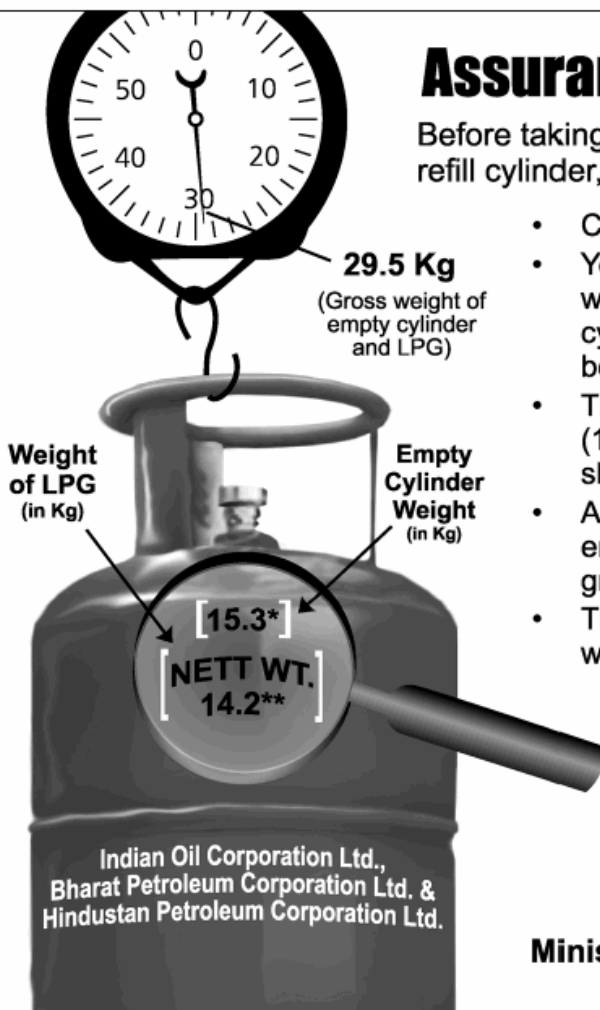

Assurance at your Doorstep

Before taking delivery of your LPG (cooking gas) refill cylinder, please

- Check that the cylinder seal is intact.
- Your LPG delivery man carries a weighing scale. Always get your refill cylinder weighed in your presence before taking delivery.
- The weight of the empty cylinder (15.3*kg) is painted on its body (as shown in the picture.)
- Add the product weight (14.2**kg) to the empty cylinder weight to arrive at the gross weight.
- The gross weight should match the weight shown on the weighing scale.

* Empty cylinder weight varies from cylinder to cylinder and is printed on individual cylinders.

** Permissible nett weight, or weight of the product (LPG) in the domestic cylinder is 14.2 kg +/- 150 gm