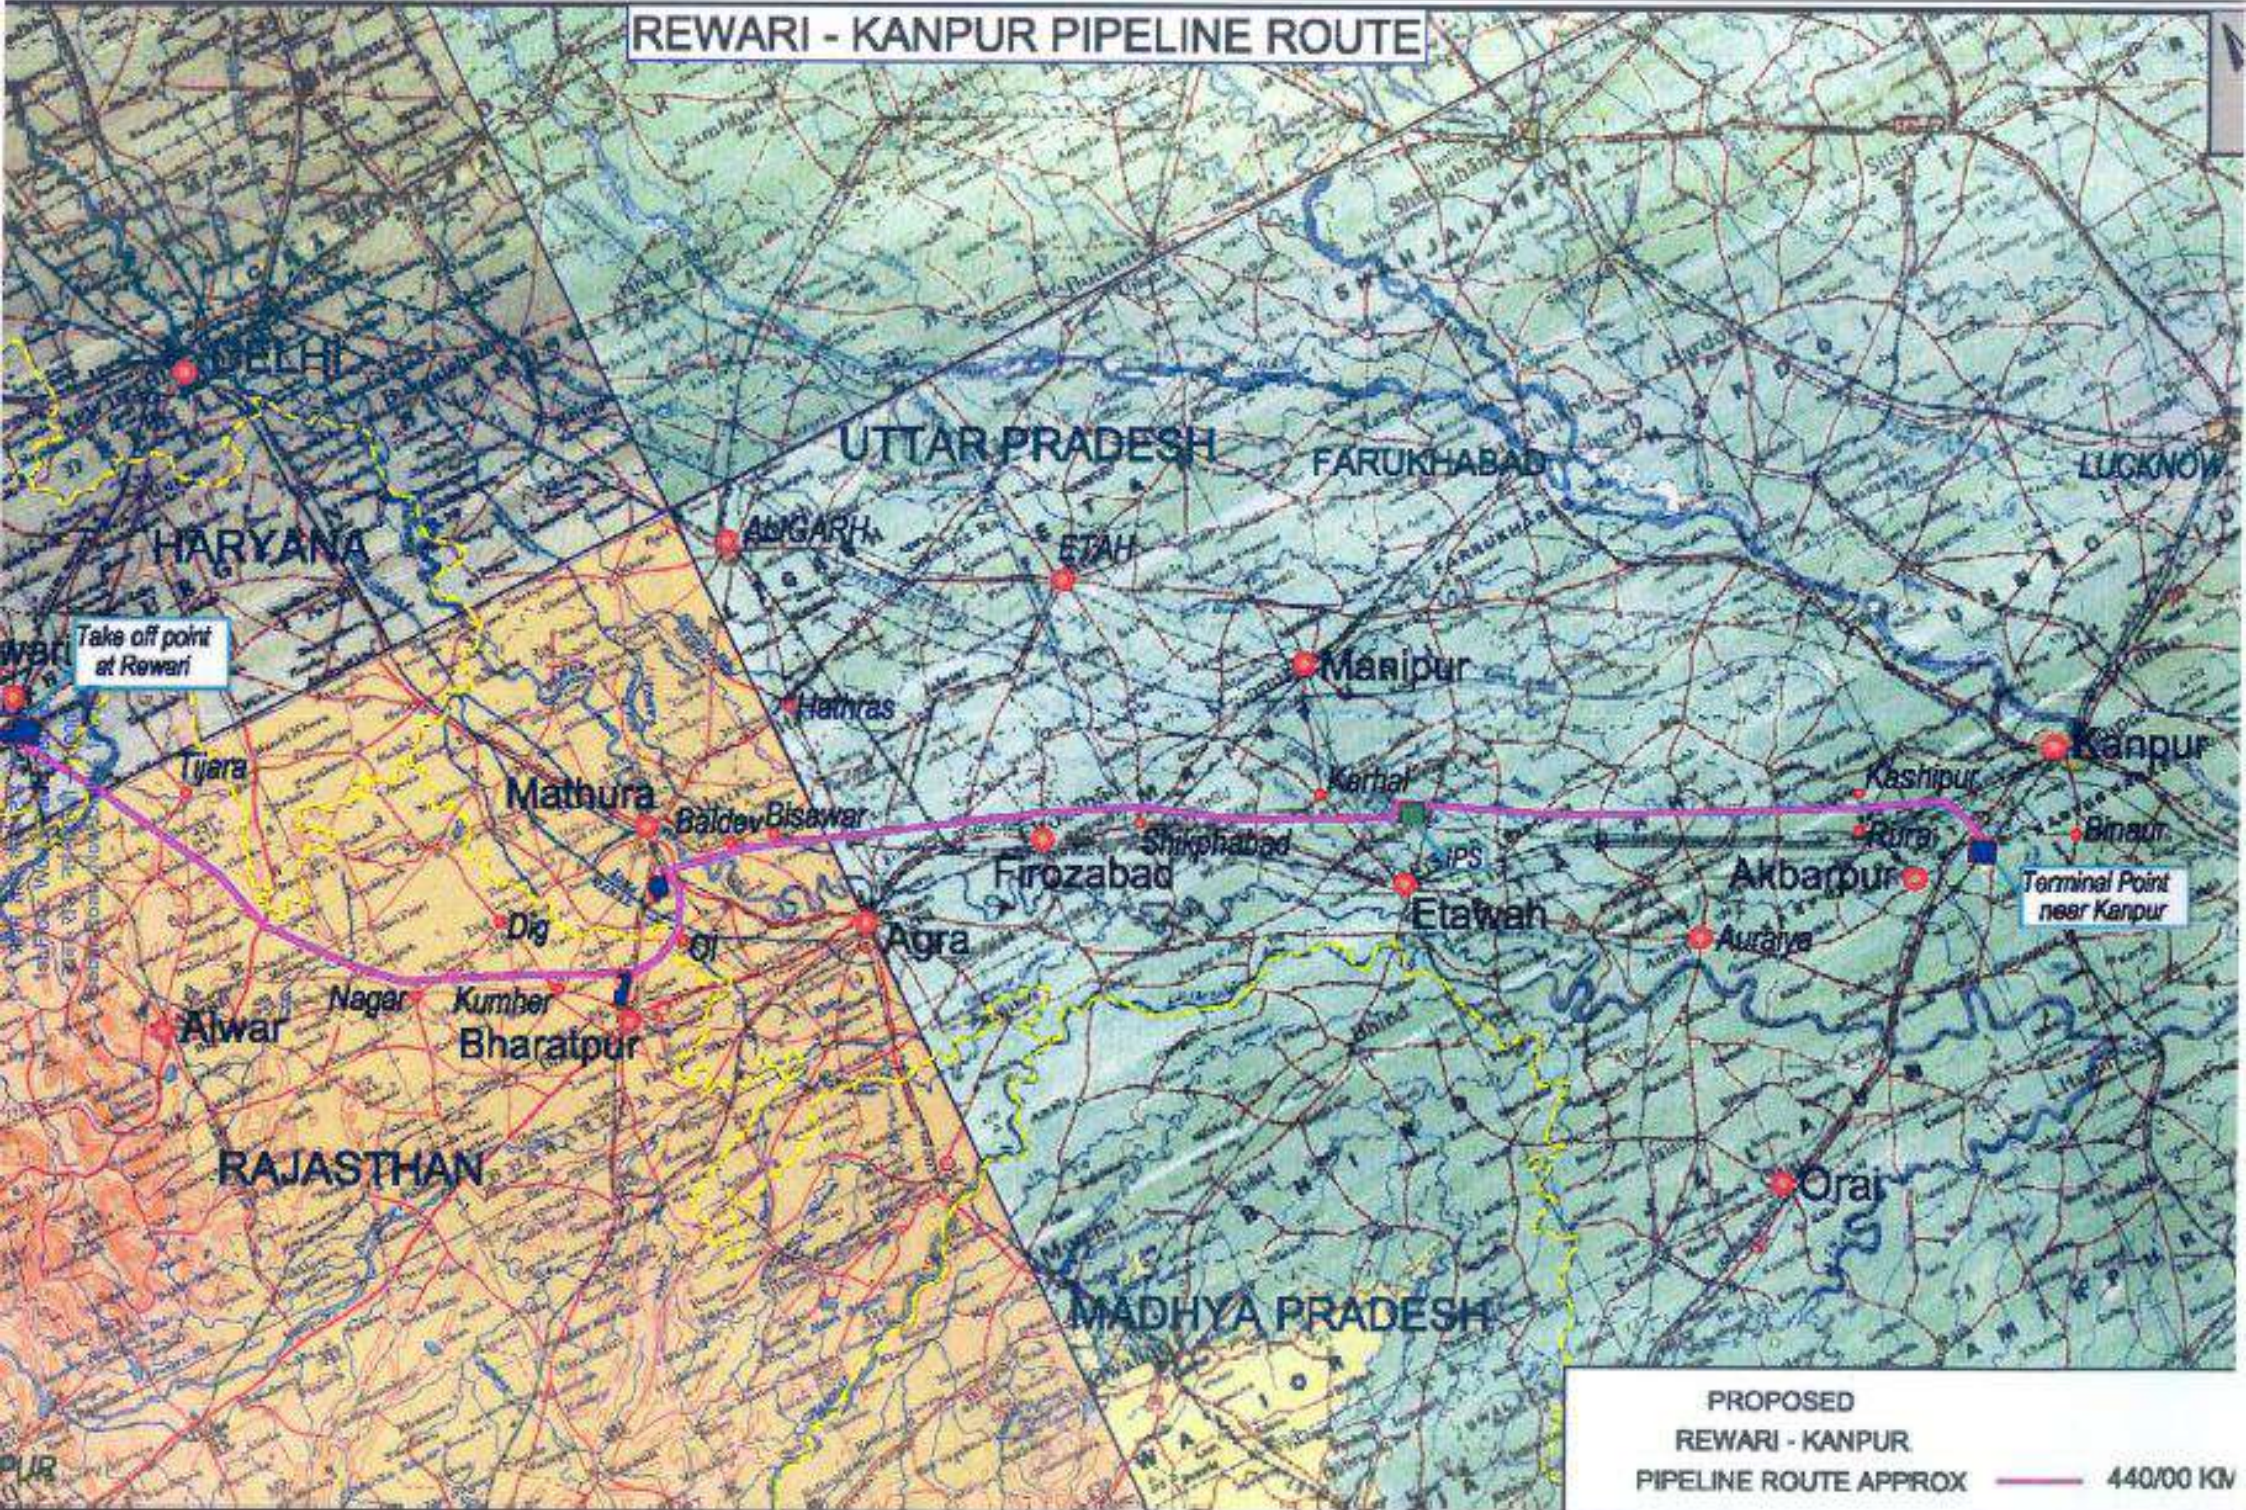

REWARI - KANPUR PIPELINE ROUTE

Take off point
at Rewari

Terminal Point
near Kanpur